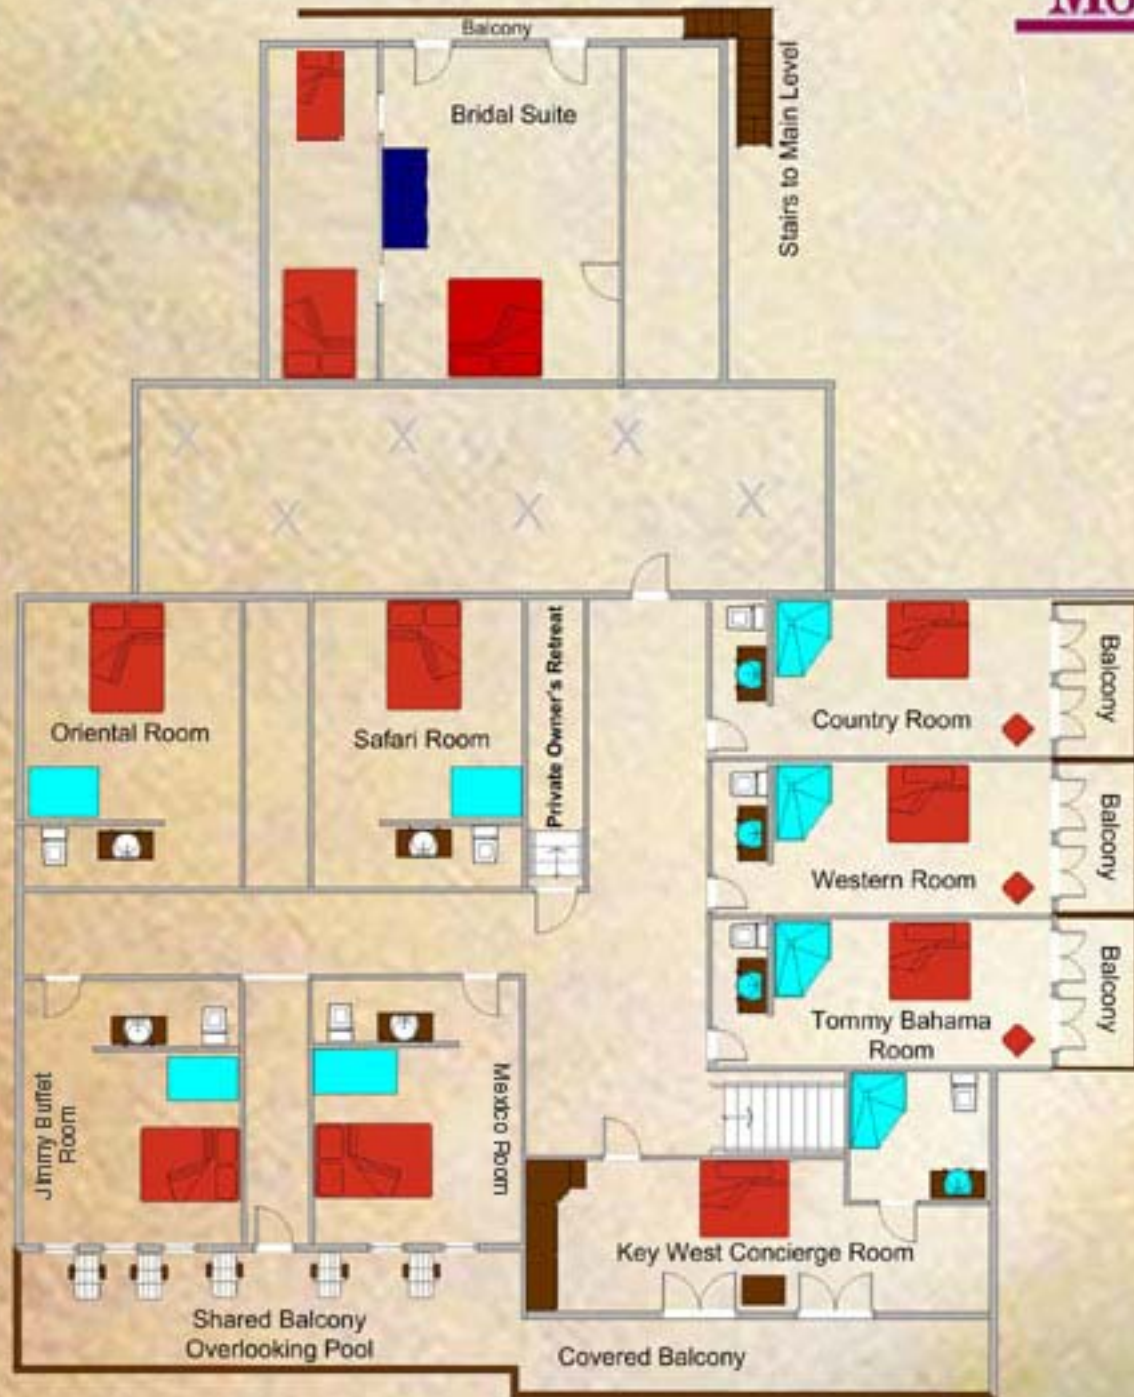

MAIN LODGE 1st Floor

MOON RIVER RANCH

MAIN LODGE 2nd Floor

MAIN LODGE
Pool Level

BARN

CHAPEL

Maximum Occupancy 30 people

PECAN HOUSE CABIN

GARDEN HOUSE

BOAT HOUSE

FARM HOUSE

AIRSTREAMS