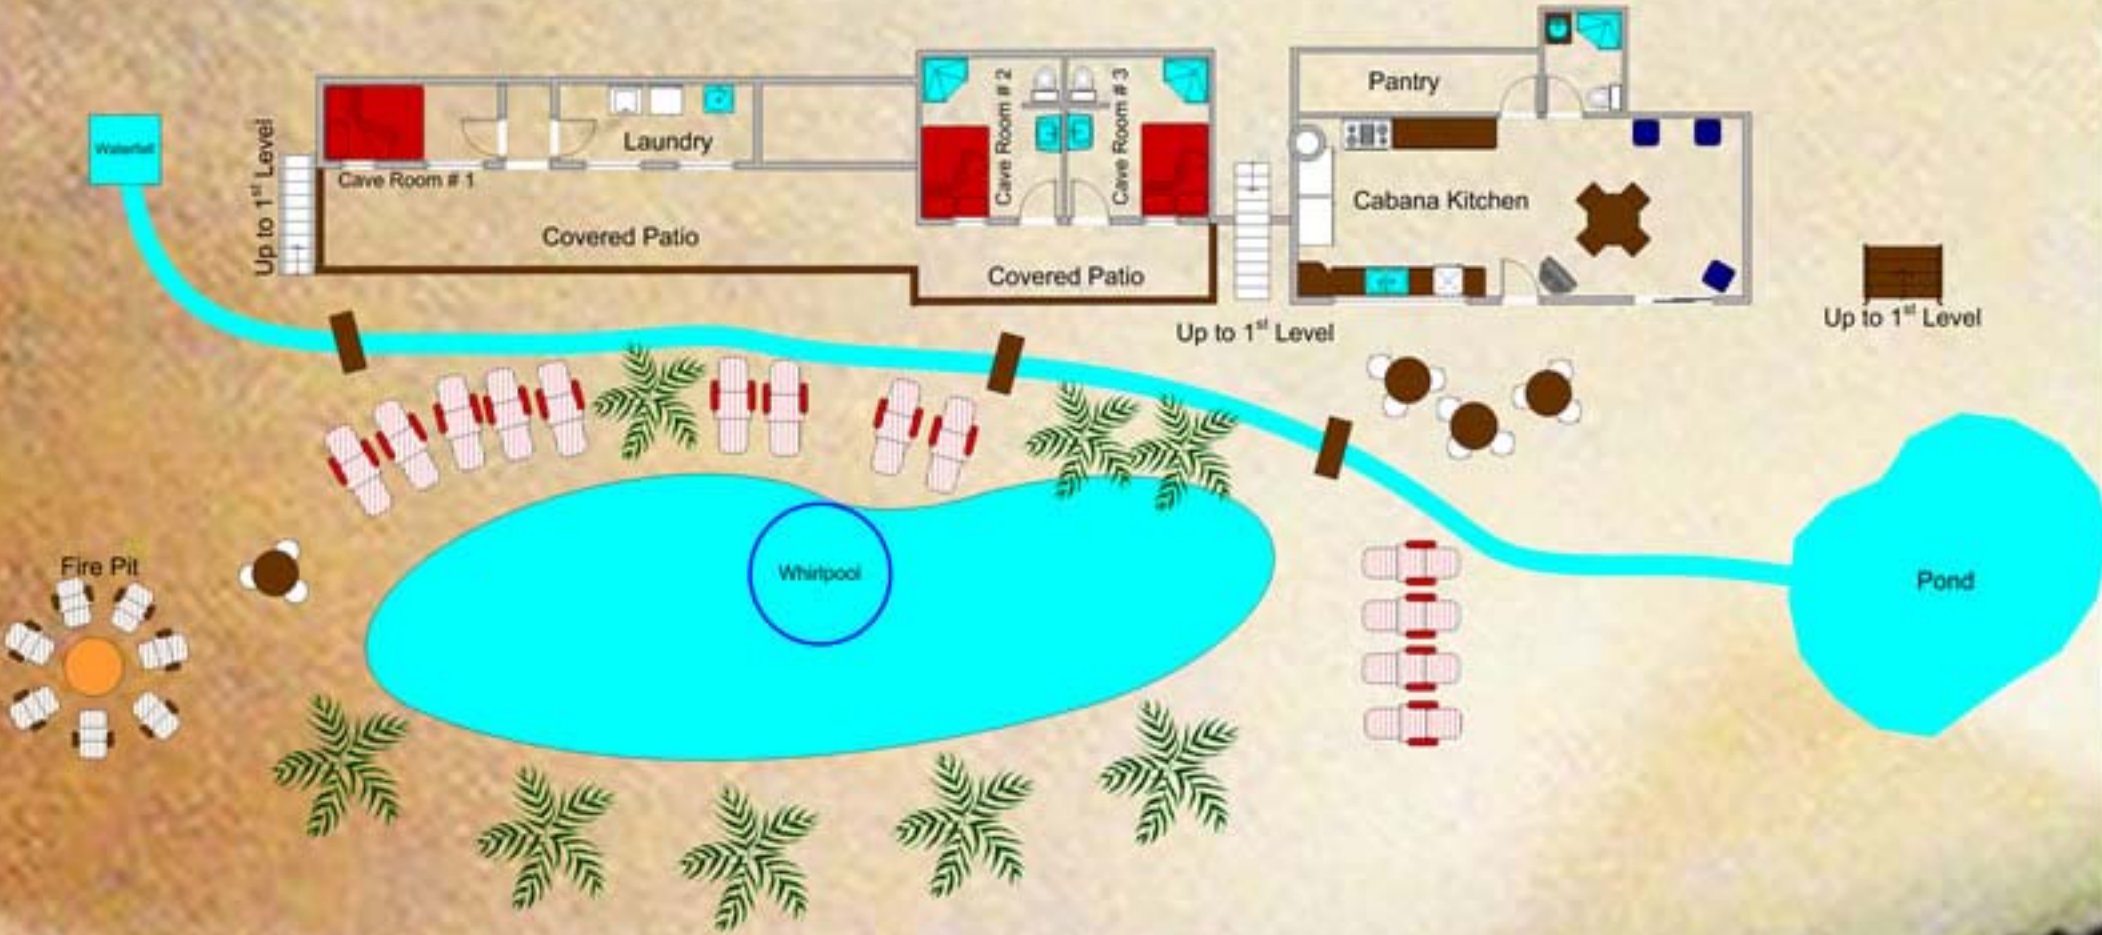

MAIN LODGE 1st Floor

MOON RIVER RANCH

MAIN LODGE 2nd Floor

MAIN LODGE
Pool Level

BARN

CHAPEL

Maximum Occupancy 30 people

PECAN HOUSE CABIN

GARDEN HOUSE

BOAT HOUSE

FARM HOUSE

AIRSTREAMS