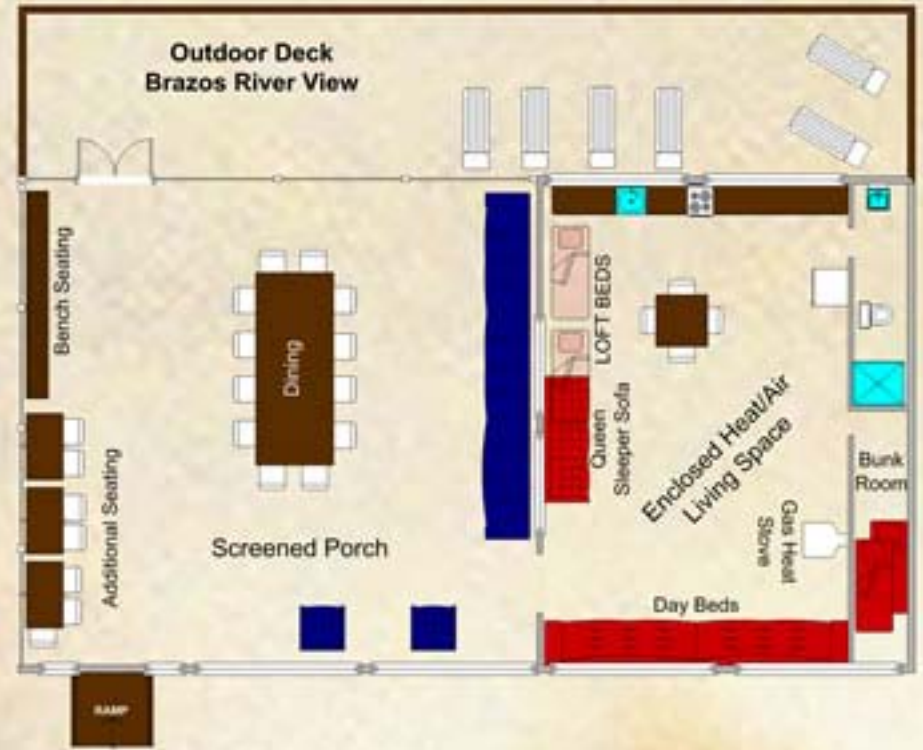

MAIN LODGE 1st Floor

MOON RIVER RANCH

MAIN LODGE 2nd Floor

MAIN LODGE
Pool Level

BARN

CHAPEL

Maximum Occupancy 30 people

PECAN HOUSE CABIN

GARDEN HOUSE

BOAT HOUSE

FARM HOUSE

AIRSTREAMS